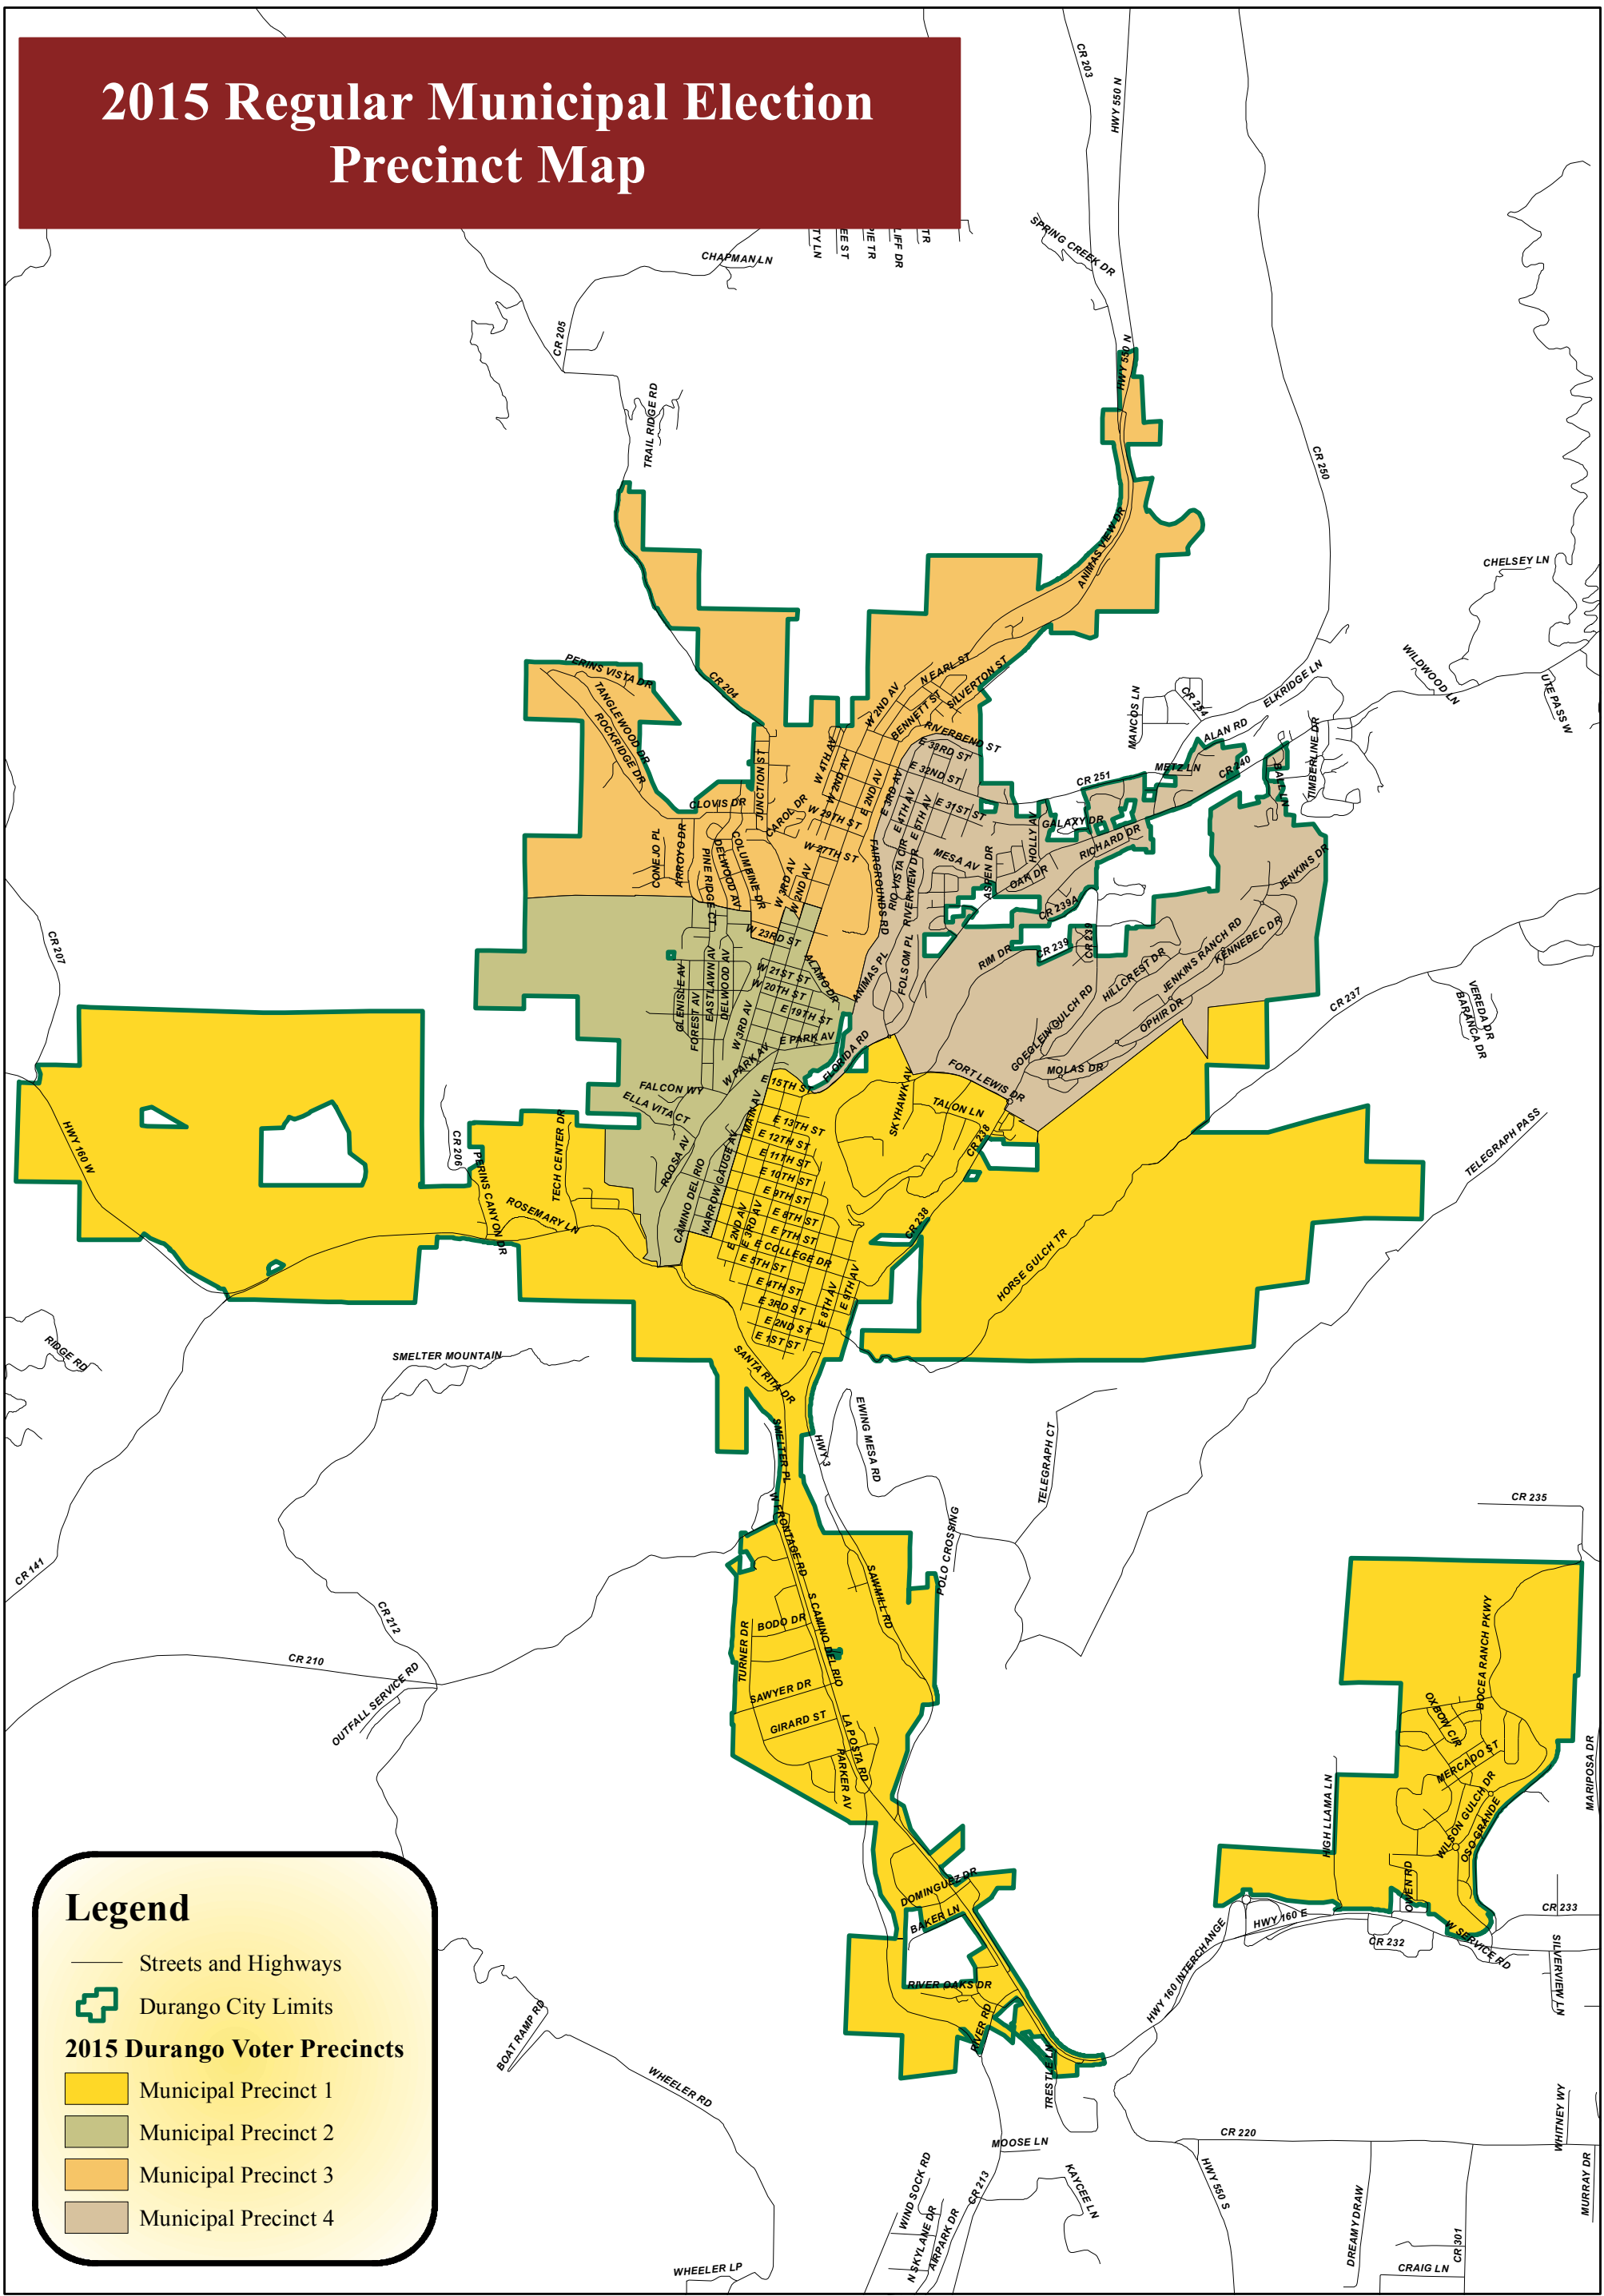

2015 Regular Municipal Election Precinct Map

Legend

- Streets and Highways
- ⊕ Durango City Limits
- 2015 Durango Voter Precincts**
- Municipal Precinct 1
- Municipal Precinct 2
- Municipal Precinct 3
- Municipal Precinct 4

2015 Regular Municipal Election Precinct Map

Please Note: This map is for general information purposes only. It is not to be relied upon for true and accurate locations. The information contained hereon is provided as a graphical representation only. While source documents were developed in compliance with national map accuracy standards (based on Oct. 1986, April 1994, and April 2001 Aerial Photography), the City of Durango provides no warranty, expressed or implied, as to the accuracy and/or completeness of the information contained hereon, as to the merchantability of this product, as to its fitness for any purpose, or any other warranty of any sort.