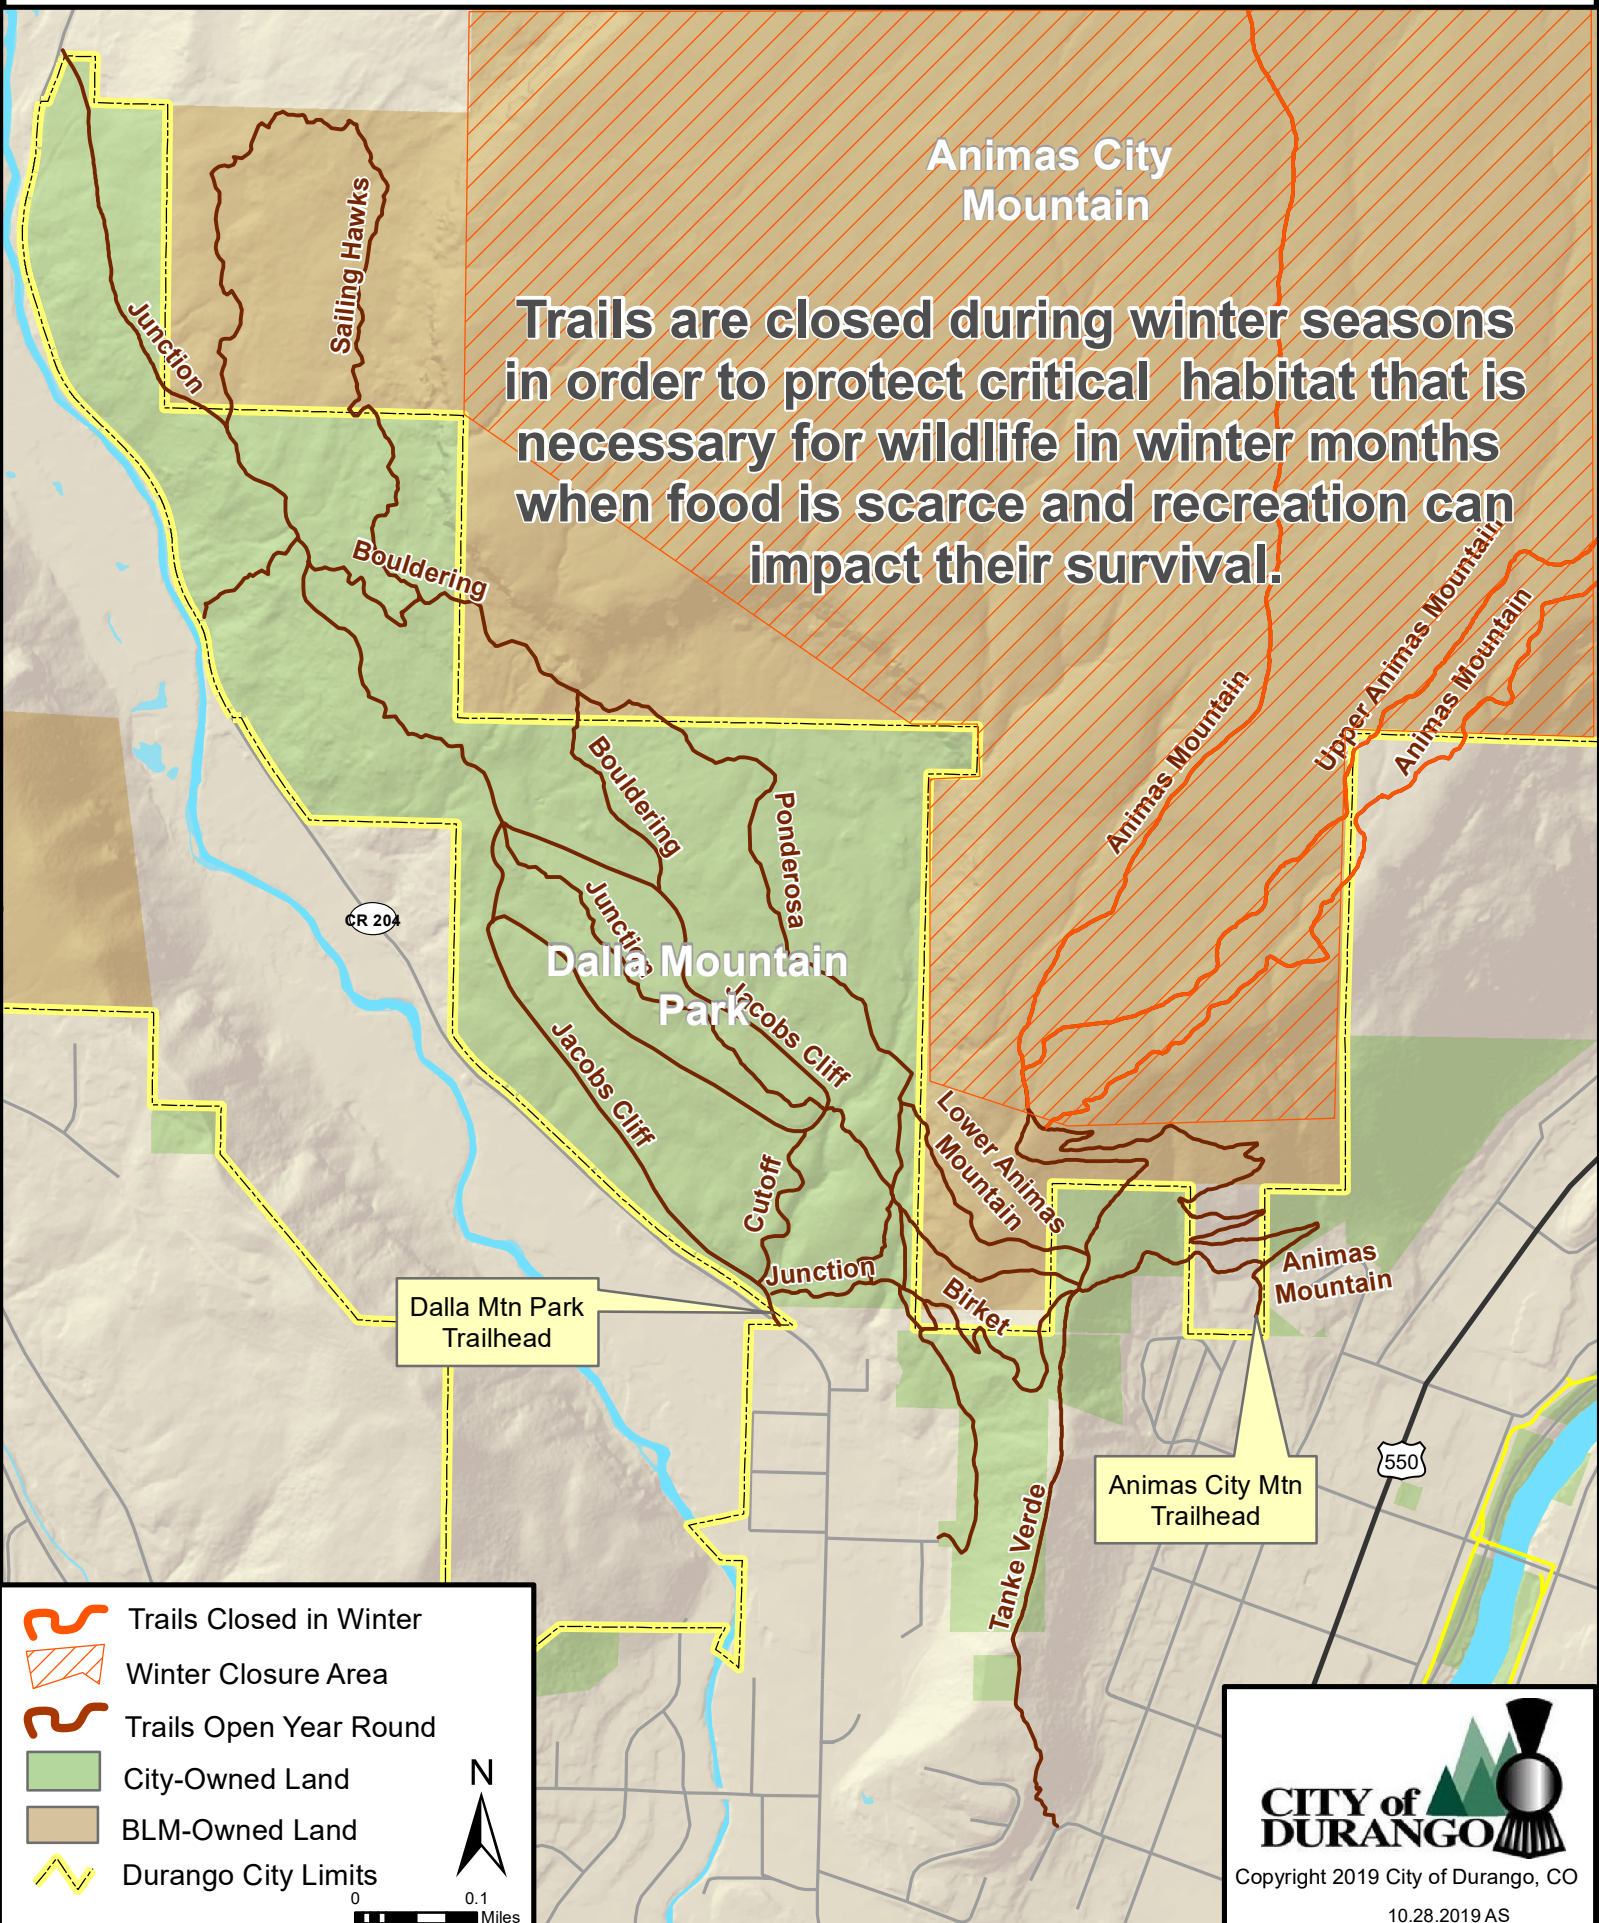

Animas City Mountain Winter Seasonal Trail Closure Map

Effective December 1st - April 15th

Trails are closed during winter seasons in order to protect critical habitat that is necessary for wildlife in winter months when food is scarce and recreation can impact their survival.

- Trails Closed in Winter
- Winter Closure Area
- Trails Open Year Round
- City-Owned Land
- BLM-Owned Land
- Durango City Limits

0 0.1 Miles

CITY of DURANGO

Copyright 2019 City of Durango, CO
10.28.2019 AS