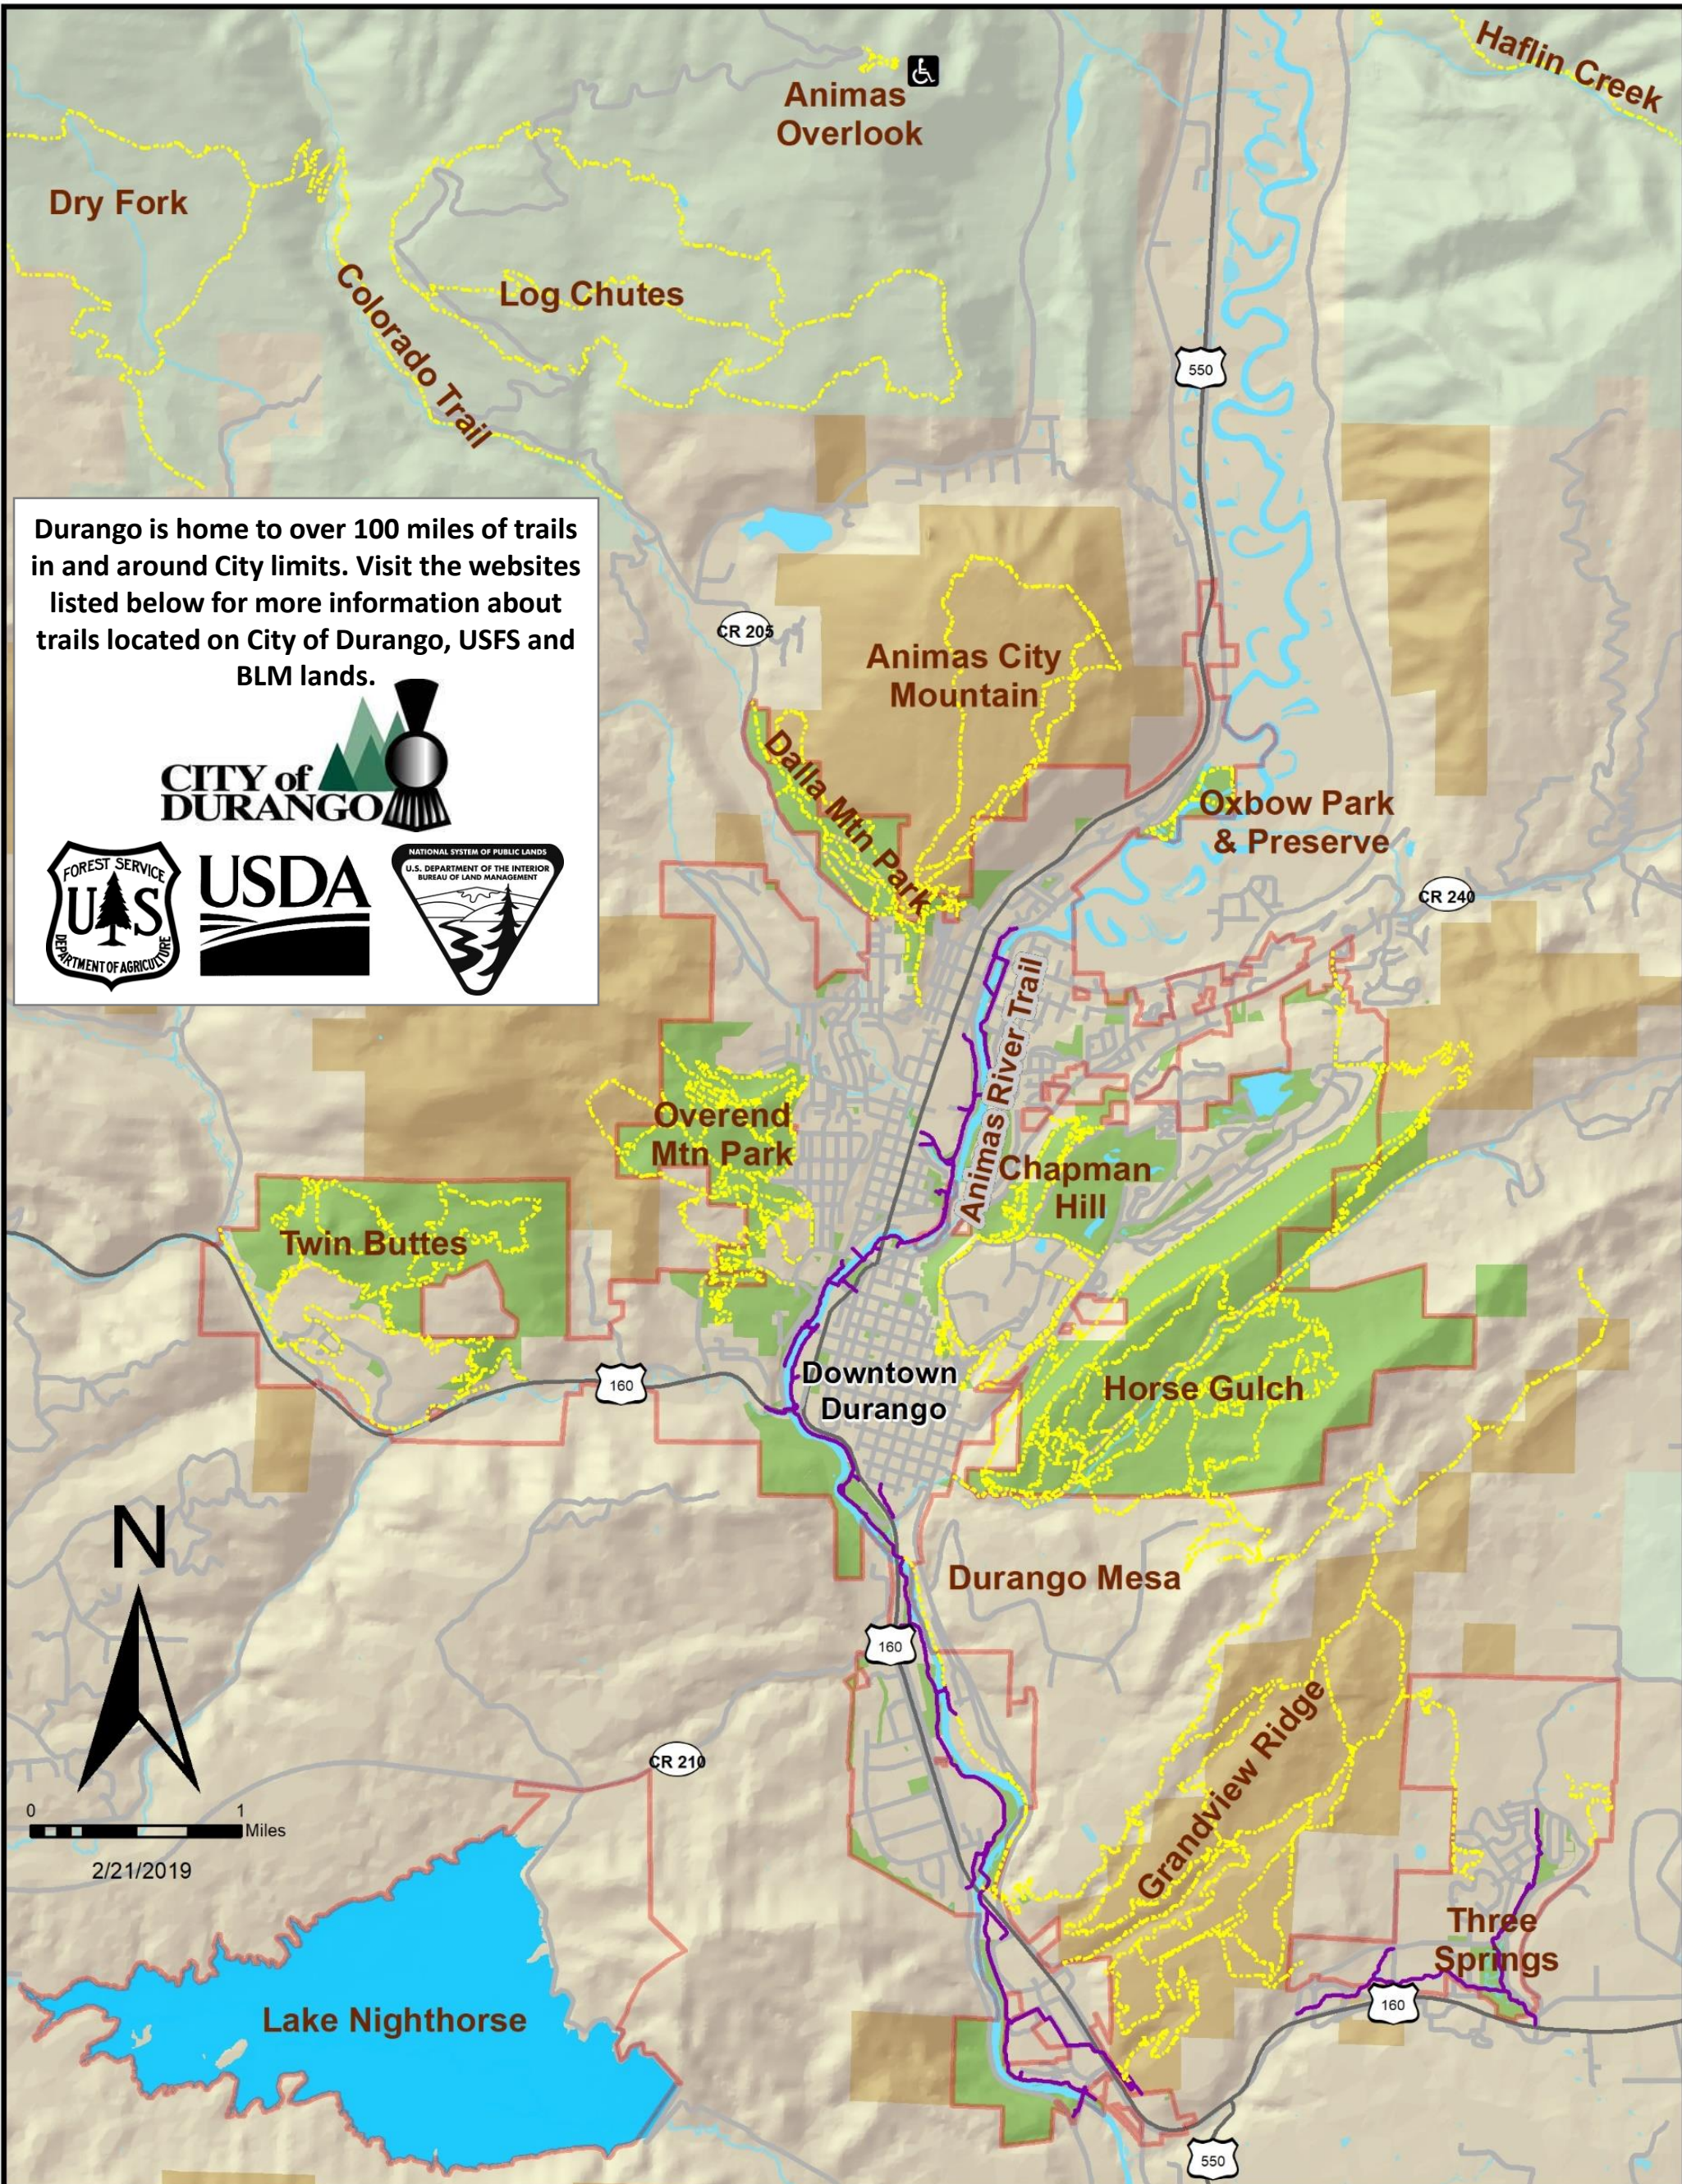

Durango Area Public Trails

Durango is home to over 100 miles of trails in and around City limits. Visit the websites listed below for more information about trails located on City of Durango, USFS and BLM lands.

CITY of DURANGO

USDA

NATIONAL SYSTEM OF PUBLIC LANDS
U.S. DEPARTMENT OF THE INTERIOR
BUREAU OF LAND MANAGEMENT

For more trail & recreation information visit:

City of Durango = www.durangogov.org/Trails
 BLM = www.blm.gov/maps
 US Forest Service = www.fs.fed.us/ivm
 Trails 2000 = www.trails2000.org

- City of Durango Lands
- BLM Lands
- USFS Lands
- Natural Surface Trails
- Hard Surface Trails
- City Limits